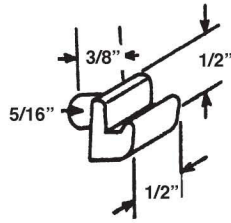

Slide Guide & Vent Locks

#309
KELLER A.T.W. VENT PIN