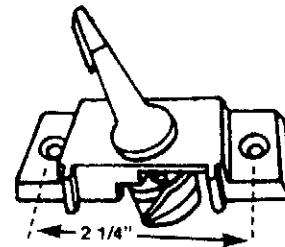

#10618  
KELLER TILT LATCH (PRS.)

#1400  
S.H. WINDOW LATCH KEEPER

#1402  
S.H. WINDOW LATCH KEEPER

#1020  
ESP SASH LOCK  
PAIRS - BLACK

#755W  
ALCAN/SIMONTON/NORANDEX  
SASH LOCK - WHITE

#1406  
S.H. WINDOW LATCH KEEPER