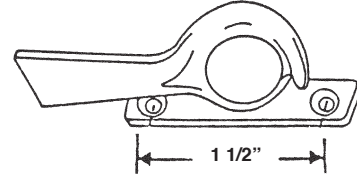

#10099
S/H LOCK WHITE BRASS