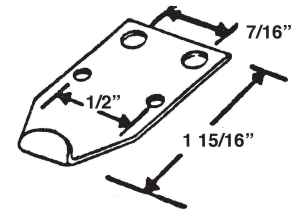

#10155
OLD KELLER S.H. KEEPER