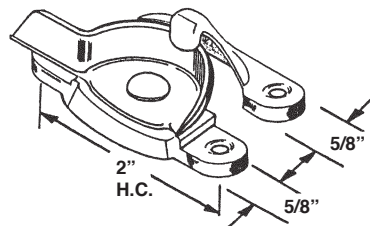

#356  
KELLER SHW SASH LOCK NEW

#364  
KINCO SHW SASH LOCK

#10099  
S/H LOCK WHITE BRASS

#1044  
D.H. WOOD WINDOW LATCH  
BRASS

#1045  
D.H. WOOD WINDOW LATCH  
BRASS

#10614  
ACORN S.H. TILT LATCH

#10604  
S.H. NYLON LOCK LATCH (PRS.)