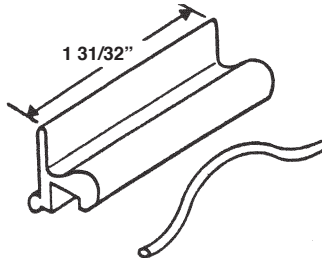

#310  
PAN AM SASH LOCK

#311  
STANLEY SASH LOCK 7/8" PRS.

#312  
SINGLE HUNG WDW  
SASH LOCK PRS.

#315  
KELLER S. HUNG W SASH LOCK

#316  
YALE SASH LOCK

#355 SILVER  
SINGLE HUNG WINDOW LATCH  
#355B BRONZE  
#355W WHITE