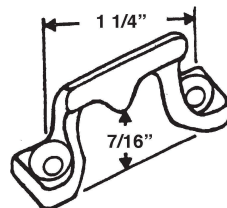

#10618  
KELLER TILT LATCH (PRS.)

#1400  
S.H. WINDOW LATCH KEEPER

#1402  
S.H. WINDOW LATCH KEEPER

#1020  
ESP SASH LOCK  
PAIRS - BLACK

#755W  
ALCAN/SIMONTON/NORANDEX  
SASH LOCK - WHITE

#1406  
S.H. WINDOW LATCH KEEPER

#1413  
S.H. WINDOW LATCH KEEPER  
#1413B BRONZE  
#1413W WHITE

#10154  
S/H UNIVERSAL KEEPER

#10155  
OLD KELLER S.H. KEEPER

#10701  
S.H. WINDOW LATCH KEEPER

#9620  
FL. EXTRUDERS TILT LATCH  
BLACK

#9621 WHITE