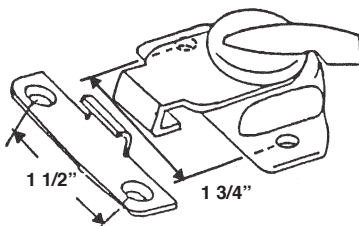

#356  
KELLER SHW SASH LOCK NEW

#364  
KINCO SHW SASH LOCK

#10099  
S/H LOCK WHITE BRASS

#1044  
D.H. WOOD WINDOW LATCH  
BRASS

#1045  
D.H. WOOD WINDOW LATCH  
BRASS

#10614  
ACORN S.H. TILT LATCH

#10604  
S.H. NYLON LOCK LATCH (PRS.)