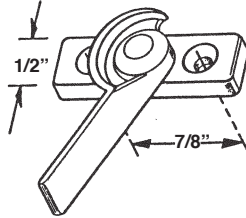

#310  
PAN AM SASH LOCK

#311  
STANLEY SASH LOCK 7/8" PRS.

#312  
SINGLE HUNG WDW  
SASH LOCK PRS.

#315  
KELLER S. HUNG W SASH LOCK

#316  
YALE SASH LOCK

#355 SILVER  
SINGLE HUNG WINDOW LATCH  
#355B BRONZE  
#355W WHITE

#356  
KELLER SHW SASH LOCK NEW

#364  
KINCO SHW SASH LOCK

#10099  
S/H LOCK WHITE BRASS

#1044  
D.H. WOOD WINDOW LATCH  
BRASS

#1045  
D.H. WOOD WINDOW LATCH  
BRASS

#10614  
ACORN S.H. TILT LATCH

#10604  
S.H. NYLON LOCK LATCH (PRS.)