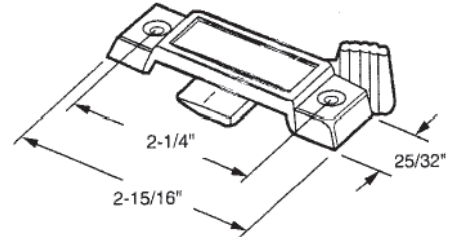

#310  
PAN AM SASH LOCK

#311  
STANLEY SASH LOCK 7/8" PRS.

#312  
SINGLE HUNG WDW  
SASH LOCK PRS.

#315  
KELLER S. HUNG W SASH LOCK

#316  
YALE SASH LOCK

#355 SILVER  
SINGLE HUNG WINDOW LATCH  
#355B BRONZE  
#355W WHITE