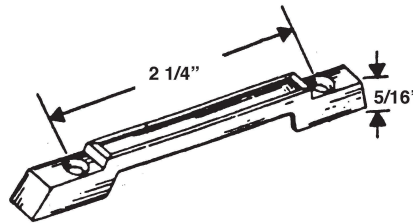

#1413
S.H. WINDOW LATCH KEEPER
#1413B BRONZE
#1413W WHITE

#10154
S/H UNIVERSAL KEEPER