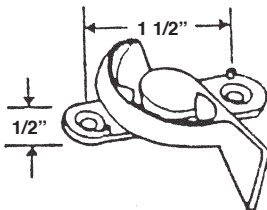

#310  
PAN AM SASH LOCK

#311  
STANLEY SASH LOCK 7/8" PRS.

#312  
SINGLE HUNG WDW  
SASH LOCK PRS.

#315  
KELLER S. HUNG W SASH LOCK

#316  
YALE SASH LOCK

#355 SILVER  
SINGLE HUNG WINDOW LATCH  
#355B BRONZE  
#355W WHITE