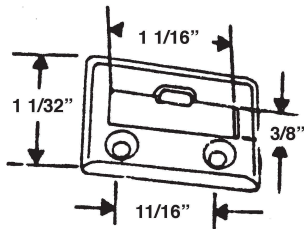

#1402
S.H. WINDOW LATCH KEEPER

#1020
ESP SASH LOCK
PAIRS - BLACK