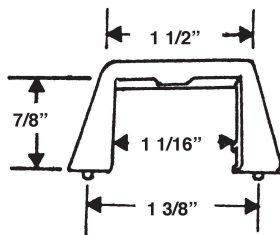

#10618  
KELLER TILT LATCH (PRS.)

#1400  
S.H. WINDOW LATCH KEEPER

#1402  
S.H. WINDOW LATCH KEEPER

#1020  
ESP SASH LOCK  
PAIRS - BLACK

#755W  
ALCAN/SIMONTON/NORANDEX  
SASH LOCK - WHITE

#1406  
S.H. WINDOW LATCH KEEPER