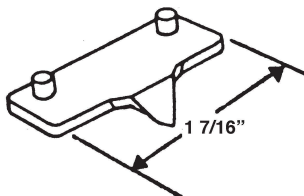

#1020
ESP SASH LOCK
PAIRS - BLACK

#10154
S/H UNIVERSAL KEEPER

#10155
OLD KELLER S.H. KEEPER