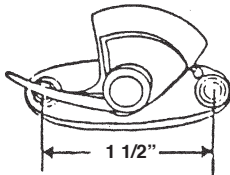

#356
KELLER SHW SASH LOCK NEW