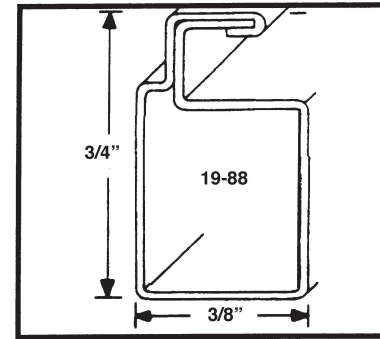

## Miscellaneous Hardware

SMALL TUBULAR  
CROSSBRACE  
12' 6 LENGTHS

3614 MILL  
3614B BRONZE  
3614W WHITE

6064  
INSERT

#658  
WIRE LOOP LATCH  
W/BALL HEAD  
SCREWS

## Tension Springs

#627  
WIRE TENSION SPRING

#626  
FLAT TENSION SPRING  
STAINLESS STEEL

#10607  
TENSION SPRING  
HOLELESS

## Box Type Screen Frame 3/8" x 3/4" Small Spline

CATALOG NUMBER	GAUGE	WEIGHT FOR PACKAGE APPROX.	PIECES PER CARTON
1988 MILL	.020	90#	130
1988B BRONZE			
1988W WHITE			

6088  
CORNER LOCK

715  
C-CLIP

689  
Z-CLIP