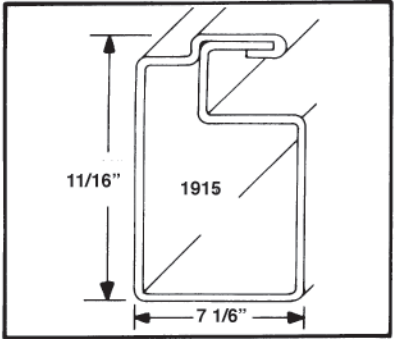

## Box Type Screen Frame 5/16" x 3/4" Small Spline

CATALOG NUMBER	GAUGE	WEIGHT FOR PACKAGE APPROX.	PIECES PER CARTON
1911 MILL	.019	100#	160
1911B BRONZE			
1911W WHITE			

6111  
CORNER LOCK ALUM  
10198  
CORNER LOCK PLASTIC

624  
"C" CLIP

3614  
SMALL TUBULAR  
CROSSBRACE  
12' 6" LENGTHS  
INSERT #6064

SQUARE CUT CORNER  
(NO MITER CUT)  
#10332 SILVER  
#10333 BRONZE  
#10334 WHITE

606  
STRETCHER CLIP

622  
FRICTION HANGER

## Box Type Screen Frame 7/16" x 11/16" Small Spline

CATALOG NUMBER	GAUGE	WEIGHT FOR PACKAGE APPROX.	PIECES PER CARTON
1915 MILL	.020	85#	125
1915B BRONZE			
1915W WHITE			

6015  
CORNER LOCK

SQUARE CUT CORNER  
(NO MITER CUT)