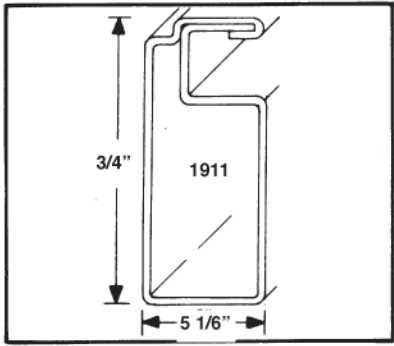

## Box Type Screen Frame 5/16" x 3/4" Small Spline

CATALOG NUMBER	GAUGE	WEIGHT FOR PACKAGE APPROX.	PIECES PER CARTON
1911 MILL	.019	100#	160
1911B BRONZE			
1911W WHITE			

6111  
CORNER LOCK ALUM  
10198  
CORNER LOCK PLASTIC

624  
"C" CLIP

3614  
SMALL TUBULAR  
CROSSBRACE  
12' 6" LENGTHS  
INSERT #6064

SQUARE CUT CORNER  
(NO MITER CUT)  
#10332 SILVER  
#10333 BRONZE  
#10334 WHITE

606  
STRETCHER CLIP

622  
FRICTION HANGER

## Box Type Screen Frame 7/16" x 11/16" Small Spline

CATALOG NUMBER	GAUGE	WEIGHT FOR PACKAGE APPROX.	PIECES PER CARTON
1915 MILL	.020	85#	125
1915B BRONZE			
1915W WHITE			

6015  
CORNER LOCK

SQUARE CUT CORNER  
(NO MITER CUT)