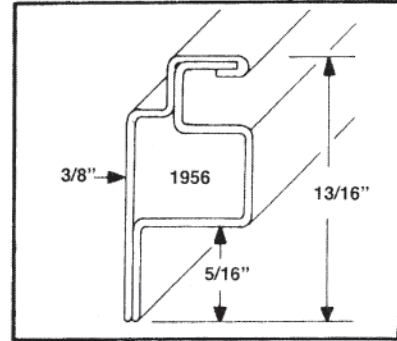

## Box Type Screen Frame 7/16" x 11/16" Small Spline

CATALOG NUMBER	GAUGE	WEIGHT FOR PACKAGE APPROX.	PIECES PER CARTON
1915 MILL	.020	85#	125
1915B BRONZE			
1915W WHITE			

6015  
CORNER LOCK

SQUARE CUT CORNER  
(NO MITER CUT)

## Recess Type Screen Frame

3/8" x 13/16" Small Spline with 5/16" Flat Edge Flange

CATALOG NUMBER	GAUGE	WEIGHT FOR PACKAGE APPROX.	PIECES PER CARTON
1956 MILL	.019	100#	170
1956B BRONZE			
1956W WHITE			