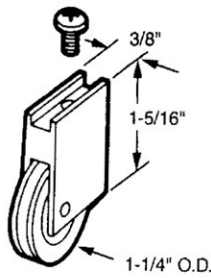

#73
DARYL SCREEN DOOR
WHEEL ASSY