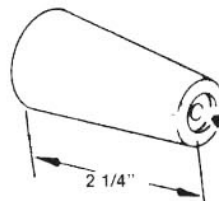

#551  
82" "L" TRACK

USED FOR  
TOP OR BOTTOM

#552  
82" "U" TRACK

USED FOR  
TOP

Bumper For Patio Doors

#173  
1" PATIO DOOR BUMPER  
BLACK RUBBER

#429  
PATIO DOOR BUMPER

#567  
2 1/4" PATIO DOOR BUMPER  
BLACK PLASTIC