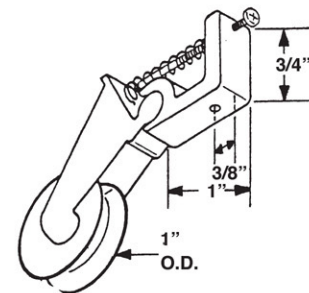

#80
YALE - NYLON WHEEL
#10184 - STEEL WHEEL