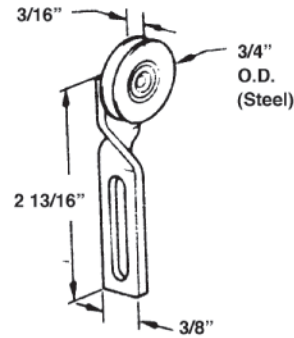

#659
SCREEN DOOR ROLLER ASSY
STEEL WHEEL