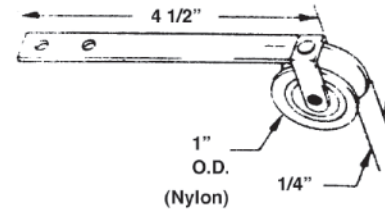

#661
SCREEN DOOR ROLLER ASSY
NYLON WHEEL