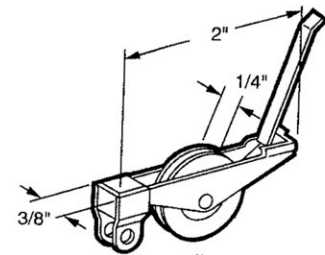

#76
MSC SCREEN DOOR
WHEEL ASSY