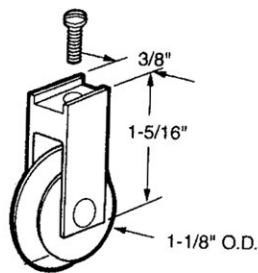

#78
METAL SCREEN DOOR
WHEEL ASSY

#74
MILLER SCREEN DOOR ASSY