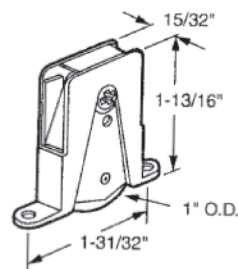

#706
ANDERSON ROLLER