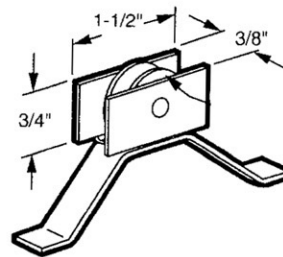

#75
KELLER SCREEN DOOR
WHEEL ASSY