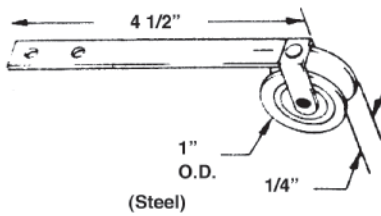

#662
SCREEN DOOR ROLLER ASSY
STEEL WHEEL