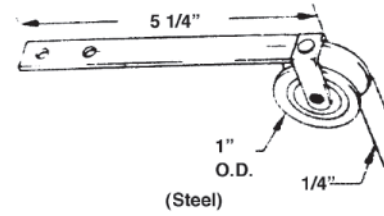

#664
SCREEN DOOR ROLLER ASSY
STEEL WHEEL