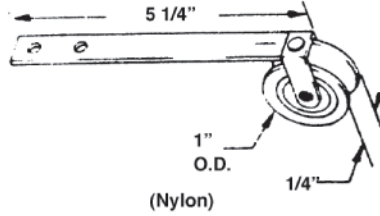

#663
SCREEN DOOR ROLLER ASSY
NYLON WHEEL