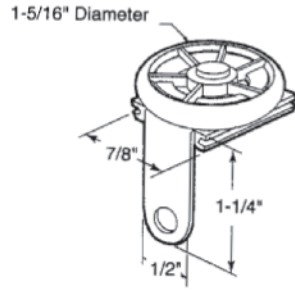

Sliding Screen Door Rollers

www.bartonkramer.com

#687
PEACHTREE ROLLER