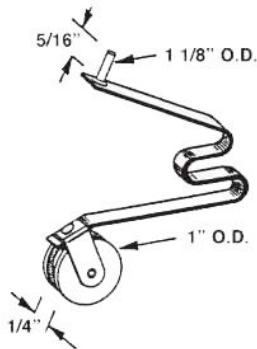

#648  
SCREEN DOOR ROLLER ASSY  
NYLON WHEEL

#706  
ANDERSON ROLLER

#1000  
GARAGE DOOR  
SCREEN ROLLER

#8051  
LOOK BOTTOM SCREEN ROLLER

#8050  
LOOK TOP SCREEN ROLLER

#10630  
NYLON PATIO SCREEN ROLLER  
(METAL INDUSTRIES)  
#10629 STEEL WHEEL

#685  
SCREEN DOOR ROLLER

#675  
COLUMBIA - UNI-FIT  
SCREEN DOOR ROLLER

#684  
PEACHTREE SCREEN DOOR ROLLER

#628  
"W" ROLLER WITH PIN  
NYLON WHEEL

#532  
METAL INDUSTRIES ROLLER  
STEEL WHEEL

Screen Door Tracks

#551  
82" "L" TRACK

USED FOR  
TOP OR BOTTOM

#552  
82" "U" TRACK

USED FOR  
TOP

Bumper For Patio Doors

#173  
1" PATIO DOOR BUMPER  
BLACK RUBBER

#429  
PATIO DOOR BUMPER

#567  
2 1/4" PATIO DOOR BUMPER  
BLACK PLASTIC