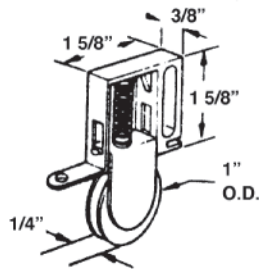

#665
SCREEN DOOR ROLLER ASSY
NYLON WHEEL