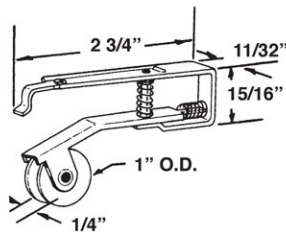

#81
JONES SCREEN DOOR
WHEEL ASSY