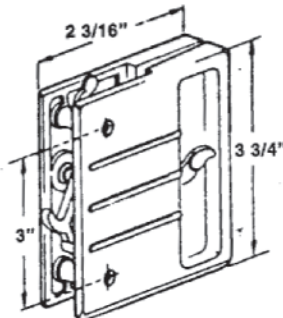

#655
DIE CAST LATCH & PULL SET

#656
LATCH & PULL SET R.H.

#657
LATCH & PULL SET L.H.

#682
KELLER SLIDING DOOR HANDLE

#688
SCREEN DOOR PULL

#691
DELUX LATCH SET

#694
DIE CAST OUTSIDE PULL

#695
ANJAC LATCH & PULL SET

#696
COLUMBIA LATCH & PULL SET

#681
SCREEN DOOR HANDLE ASSY

#10097
INSIDE ONLY FOR #681

#10098
OUTSIDE ONLY FOR #681

#10408
PLASTIC LATCH

#10406
TENSION SPRING

#10407
AIRPLANE LATCH

#690
HI-LITE LATCH SET