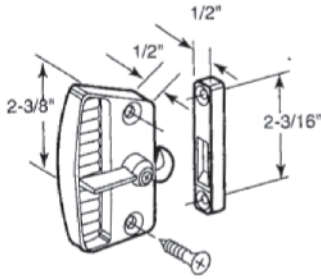

#655
DIE CAST LATCH & PULL SET

#656
LATCH & PULL SET R.H.

#657
LATCH & PULL SET L.H.

#682
KELLER SLIDING DOOR HANDLE

#688
SCREEN DOOR PULL

#691
DELUX LATCH SET

#694
DIE CAST OUTSIDE PULL

#695
ANJAC LATCH & PULL SET

#696
COLUMBIA LATCH & PULL SET

#681
SCREEN DOOR HANDLE ASSY

#10097
INSIDE ONLY FOR #681

#10098
OUTSIDE ONLY FOR #681

#10408
PLASTIC LATCH

#10406
TENSION SPRING

#10407
AIRPLANE LATCH

#690
HI-LITE LATCH SET