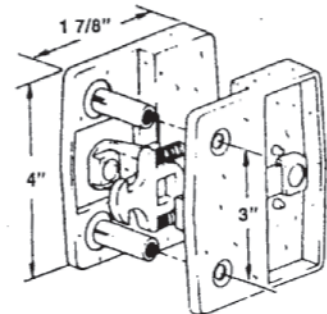

#655
DIE CAST LATCH & PULL SET

#656
LATCH & PULL SET R.H.

#657
LATCH & PULL SET L.H.

#682
KELLER SLIDING DOOR HANDLE

#688
SCREEN DOOR PULL

#691
DELUX LATCH SET

#694
DIE CAST OUTSIDE PULL

#695
ANJAC LATCH & PULL SET

#696
COLUMBIA LATCH & PULL SET

#681
SCREEN DOOR HANDLE ASSY

#10097
INSIDE ONLY FOR #681

#10098
OUTSIDE ONLY FOR #681

#10408
PLASTIC LATCH

#10406
TENSION SPRING

#10407
AIRPLANE LATCH

#690
HI-LITE LATCH SET