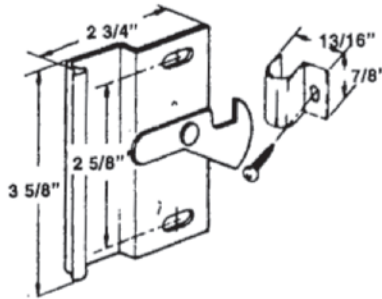

#655
DIE CAST LATCH & PULL SET

#656
LATCH & PULL SET R.H.

#657
LATCH & PULL SET L.H.

#682
KELLER SLIDING DOOR HANDLE

#688
SCREEN DOOR PULL

#691
DELUX LATCH SET

#694
DIE CAST OUTSIDE PULL

#695
ANJAC LATCH & PULL SET

#696
COLUMBIA LATCH & PULL SET

#681
SCREEN DOOR HANDLE ASSY

#10097
INSIDE ONLY FOR #681

#10098
OUTSIDE ONLY FOR #681

#10408
PLASTIC LATCH

#10406
TENSION SPRING

#10407
AIRPLANE LATCH

#690
HI-LITE LATCH SET