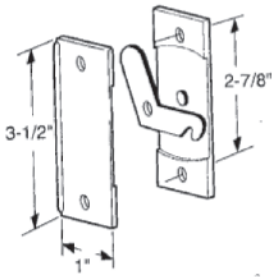

#655
DIE CAST LATCH & PULL SET

#656
LATCH & PULL SET R.H.

#657
LATCH & PULL SET L.H.

#682
KELLER SLIDING DOOR HANDLE

#688
SCREEN DOOR PULL

#691
DELUX LATCH SET

#694
DIE CAST OUTSIDE PULL

#695
ANJAC LATCH & PULL SET

#696
COLUMBIA LATCH & PULL SET

#681
SCREEN DOOR HANDLE ASSY

#10097
INSIDE ONLY FOR #681

#10098
OUTSIDE ONLY FOR #681

#10408
PLASTIC LATCH

#10406
TENSION SPRING

#10407
AIRPLANE LATCH

#690
HI-LITE LATCH SET