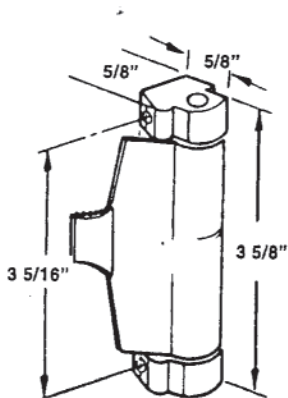

#696
COLUMBIA LATCH & PULL SET

#681
SCREEN DOOR HANDLE ASSY

#10097
INSIDE ONLY FOR #681

#10098
OUTSIDE ONLY FOR #681

#10408
PLASTIC LATCH

#10406
TENSION SPRING

#10407
AIRPLANE LATCH

#690
HI-LITE LATCH SET

#699
INSIDE LATCH & PULL