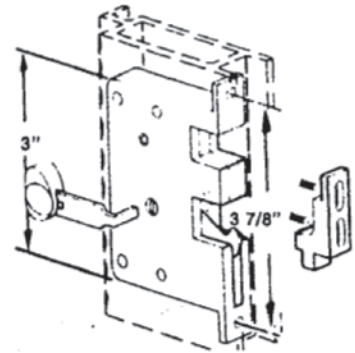

#655
DIE CAST LATCH & PULL SET

#656
LATCH & PULL SET R.H.

#657
LATCH & PULL SET L.H.

#682
KELLER SLIDING DOOR HANDLE

#688
SCREEN DOOR PULL

#691
DELUX LATCH SET

#694
DIE CAST OUTSIDE PULL

#695
ANJAC LATCH & PULL SET

#696
COLUMBIA LATCH & PULL SET

#681
SCREEN DOOR HANDLE ASSY

#10097
INSIDE ONLY FOR #681

#10098
OUTSIDE ONLY FOR #681

#10408
PLASTIC LATCH

#10406
TENSION SPRING

#10407
AIRPLANE LATCH

#690
HI-LITE LATCH SET