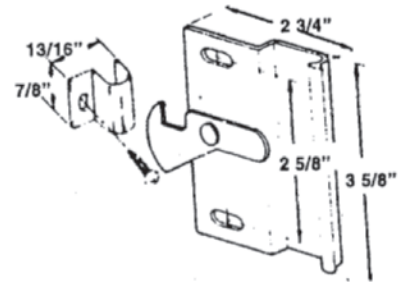

#655
DIE CAST LATCH & PULL SET

#656
LATCH & PULL SET R.H.

#657
LATCH & PULL SET L.H.

#682
KELLER SLIDING DOOR HANDLE

#688
SCREEN DOOR PULL

#691
DELUX LATCH SET

#694
DIE CAST OUTSIDE PULL

#695
ANJAC LATCH & PULL SET

#696
COLUMBIA LATCH & PULL SET

#681
SCREEN DOOR HANDLE ASSY

#10097
INSIDE ONLY FOR #681

#10098
OUTSIDE ONLY FOR #681

#10408
PLASTIC LATCH

#10406
TENSION SPRING

#10407
AIRPLANE LATCH

#690
HI-LITE LATCH SET