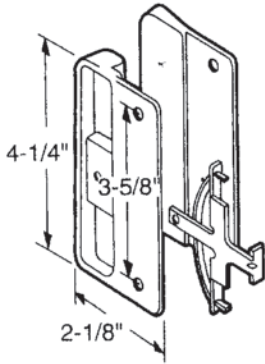

#655
DIE CAST LATCH & PULL SET

#656
LATCH & PULL SET R.H.

#657
LATCH & PULL SET L.H.

#682
KELLER SLIDING DOOR HANDLE

#688
SCREEN DOOR PULL

#691
DELUX LATCH SET

#694
DIE CAST OUTSIDE PULL

#695
ANJAC LATCH & PULL SET

#696
COLUMBIA LATCH & PULL SET

#681
SCREEN DOOR HANDLE ASSY

#10097
INSIDE ONLY FOR #681

#10098
OUTSIDE ONLY FOR #681

#10408
PLASTIC LATCH

#10406
TENSION SPRING

#10407
AIRPLANE LATCH

#690
HI-LITE LATCH SET