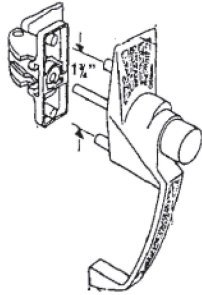

SCREEN DOOR HANDLE
 #327 SILVER
 #327B BRONZE
 #327W WHITE

SCREEN DOOR HANDLE
 #10573 SILVER
 #10574 BLACK

SCREEN DOOR KNOB
 #325 SILVER
 #325B BRONZE

INSWINGING LATCH
 #1802 SILVER
 #1803 BRONZE
 #1804 WHITE

SCREEN DOOR HANDLE w/KEY
 #328 SILVER
 #328B BRONZE
 #328W WHITE

KEY LOCK
 #333 SILVER
 #333B BRONZE
 #333W WHITE

#900
 KEY BLANK

#10702 SILVER
 SQUARE KEY PLUG

INSIDE LATCH SILVER
 #710
 #711 BRONZE
 #712 WHITE