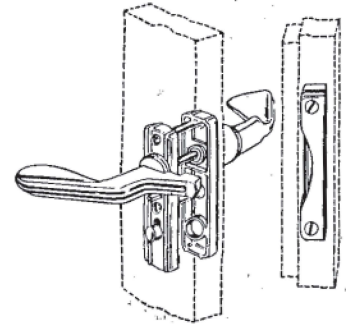

SCREEN DOOR HANDLE
 #327 SILVER
 #327B BRONZE
 #327W WHITE

SCREEN DOOR HANDLE
 #10573 SILVER
 #10574 BLACK

SCREEN DOOR KNOB
 #325 SILVER
 #325B BRONZE

INSWINGING LATCH
 #1802 SILVER
 #1803 BRONZE
 #1804 WHITE

SCREEN DOOR HANDLE w/KEY
 #328 SILVER
 #328B BRONZE
 #328W WHITE

KEY LOCK
 #333 SILVER
 #333B BRONZE
 #333W WHITE

#900
 KEY BLANK

#10702 SILVER
 SQUARE KEY PLUG

INSIDE LATCH SILVER
 #710
 #711 BRONZE
 #712 WHITE