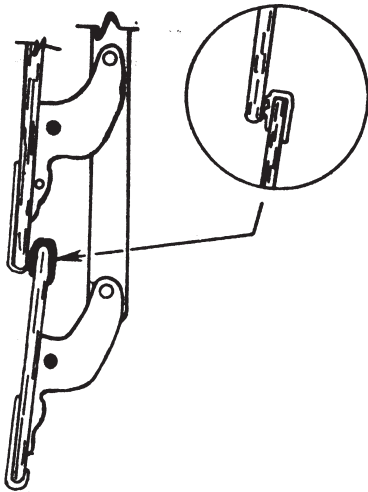

#139
JAL "O" SEAL (500FT) ROLL

#211
REVERSIBLE OPERATOR KIT
Fits 95% of all Jalousie windows

#251
ABC JALOUSIE OPERATOR

JALOUSIE GLASS SHOWN ON PAGE 122

#252
PAN AM JALOUSIE
OPERATOR

#253
STANLEY JALOUSIE
OPERATOR

#254
AIR CONTROL
JALOUSIE OPERATOR

#255
TUCKER JALOUSIE OPERATOR
#256
LOOK JALOUSIE OPERATOR

"C" CLIP

#257
SUPERIOR JALOUSIE
OPERATOR

#261
UNIVERSAL JALOUSIE
OPERATOR

#260
5 1/2" JALOUSIE OPERATOR

#10050
4" JALOUSIE OPERATOR