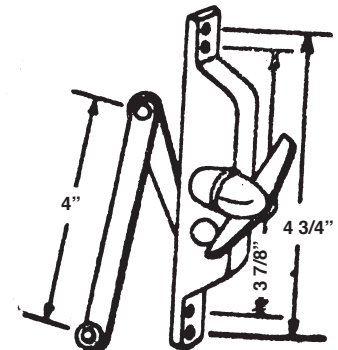

#139
JAL "O" SEAL (500FT) ROLL

#211
REVERSIBLE OPERATOR KIT
Fits 95% of all Jalousie windows

#251
ABC JALOUSIE OPERATOR

JALOUSIE GLASS SHOWN ON PAGE 122

#252
PAN AM JALOUSIE
OPERATOR

#253
STANLEY JALOUSIE
OPERATOR

#254
AIR CONTROL
JALOUSIE OPERATOR

#255
TUCKER JALOUSIE OPERATOR
#256
LOOK JALOUSIE OPERATOR

"C" CLIP

#257
SUPERIOR JALOUSIE
OPERATOR

#261
UNIVERSAL JALOUSIE
OPERATOR

#260
5 1/2" JALOUSIE OPERATOR

#10050
4" JALOUSIE OPERATOR

#793
P.O.W./ ARNOLD L.H

#792
P.O.W./ ARNOLD R.H

#787
LUDMAN OPERATOR L.H.

#786
LUDMAN OPERATOR R.H.

#212
JALOUSIE LEVER OPERATOR

#1101
JALOUSIE LINK 3"

#1102
JALOUSIE LINK 3 1/2"

#1103
JALOUSIE LINK 4 1/2"