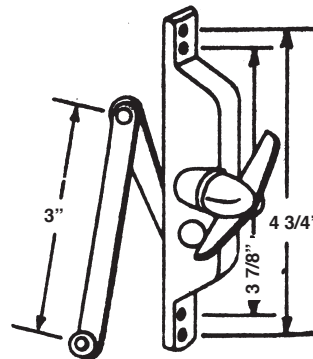

#139
JAL "O" SEAL (500FT) ROLL

#211
REVERSIBLE OPERATOR KIT
Fits 95% of all Jalousie windows

#251
ABC JALOUSIE OPERATOR

JALOUSIE GLASS SHOWN ON PAGE 122

#252
PAN AM JALOUSIE
OPERATOR

#253
STANLEY JALOUSIE
OPERATOR

#254
AIR CONTROL
JALOUSIE OPERATOR

#255
TUCKER JALOUSIE OPERATOR
#256
LOOK JALOUSIE OPERATOR

"C" CLIP

#257
SUPERIOR JALOUSIE
OPERATOR

#261
UNIVERSAL JALOUSIE
OPERATOR

#260
5 1/2" JALOUSIE OPERATOR

#10050
4" JALOUSIE OPERATOR

#793
P.O.W./ ARNOLD L.H

#792
P.O.W./ ARNOLD R.H

#787
LUDMAN OPERATOR L.H.

#786
LUDMAN OPERATOR R.H.

#212
JALOUSIE LEVER OPERATOR

#1101
JALOUSIE LINK 3"

#1102
JALOUSIE LINK 3 1/2"

#1103
JALOUSIE LINK 4 1/2"