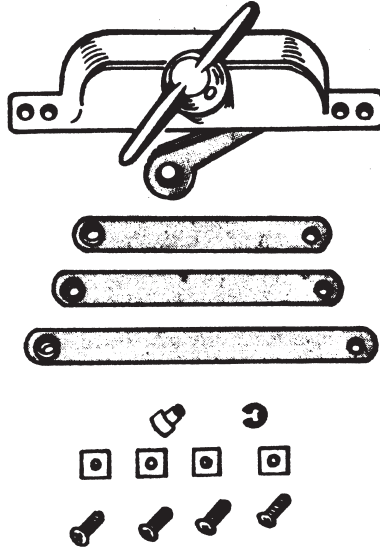

#139
JAL "O" SEAL (500FT) ROLL

#211
REVERSIBLE OPERATOR KIT
Fits 95% of all Jalousie windows

#251
ABC JALOUSIE OPERATOR

JALOUSIE GLASS SHOWN ON PAGE 122

#252
PAN AM JALOUSIE
OPERATOR

#253
STANLEY JALOUSIE
OPERATOR

#254
AIR CONTROL
JALOUSIE OPERATOR

#255
TUCKER JALOUSIE OPERATOR
#256
LOOK JALOUSIE OPERATOR

"C" CLIP

#257
SUPERIOR JALOUSIE
OPERATOR

#261
UNIVERSAL JALOUSIE
OPERATOR

#260
5 1/2" JALOUSIE OPERATOR

#10050
4" JALOUSIE OPERATOR

#793
P.O.W./ ARNOLD L.H

#792
P.O.W./ ARNOLD R.H

#787
LUDMAN OPERATOR L.H.

#786
LUDMAN OPERATOR R.H.

#212
JALOUSIE LEVER OPERATOR

#1101
JALOUSIE LINK 3"

#1102
JALOUSIE LINK 3 1/2"

#1103
JALOUSIE LINK 4 1/2"