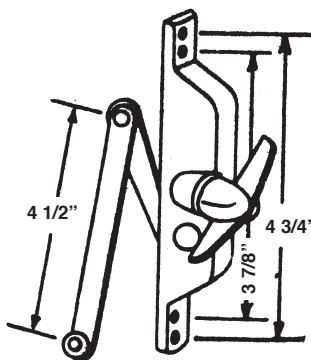

#139
JAL "O" SEAL (500FT) ROLL

#211
REVERSIBLE OPERATOR KIT
Fits 95% of all Jalousie windows

#251
ABC JALOUSIE OPERATOR

JALOUSIE GLASS SHOWN ON PAGE 122

#252
PAN AM JALOUSIE
OPERATOR

#253
STANLEY JALOUSIE
OPERATOR

#254
AIR CONTROL
JALOUSIE OPERATOR

#255
TUCKER JALOUSIE OPERATOR
#256
LOOK JALOUSIE OPERATOR

"C" CLIP

#257
SUPERIOR JALOUSIE
OPERATOR

#261
UNIVERSAL JALOUSIE
OPERATOR

#260
5 1/2" JALOUSIE OPERATOR

#10050
4" JALOUSIE OPERATOR

#793
P.O.W./ ARNOLD L.H

#792
P.O.W./ ARNOLD R.H

#787
LUDMAN OPERATOR L.H.

#786
LUDMAN OPERATOR R.H.

#212
JALOUSIE LEVER OPERATOR

#1101
JALOUSIE LINK 3"

#1102
JALOUSIE LINK 3 1/2"

#1103
JALOUSIE LINK 4 1/2"