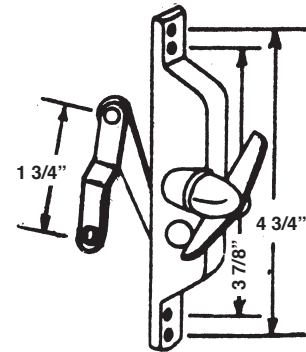

#139
JAL "O" SEAL (500FT) ROLL

#211
REVERSIBLE OPERATOR KIT
Fits 95% of all Jalousie windows

#251
ABC JALOUSIE OPERATOR

JALOUSIE GLASS SHOWN ON PAGE 122

#252
PAN AM JALOUSIE
OPERATOR

#253
STANLEY JALOUSIE
OPERATOR

#254
AIR CONTROL
JALOUSIE OPERATOR

#255
TUCKER JALOUSIE OPERATOR
#256
LOOK JALOUSIE OPERATOR

"C" CLIP

#257
SUPERIOR JALOUSIE
OPERATOR

#261
UNIVERSAL JALOUSIE
OPERATOR

#260
5 1/2" JALOUSIE OPERATOR

#10050
4" JALOUSIE OPERATOR

#793
P.O.W./ ARNOLD L.H

#792
P.O.W./ ARNOLD R.H

#787
LUDMAN OPERATOR L.H.

#786
LUDMAN OPERATOR R.H.

#212
JALOUSIE LEVER OPERATOR

#1101
JALOUSIE LINK 3"

#1102
JALOUSIE LINK 3 1/2"

#1103
JALOUSIE LINK 4 1/2"