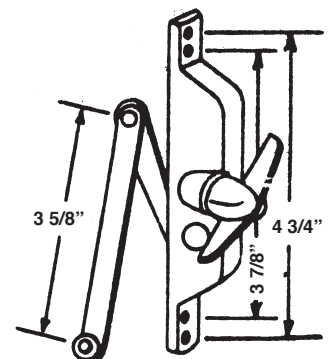

#139
JAL "O" SEAL (500FT) ROLL

#211
REVERSIBLE OPERATOR KIT
Fits 95% of all Jalousie windows

#251
ABC JALOUSIE OPERATOR

JALOUSIE GLASS SHOWN ON PAGE 122

#252
PAN AM JALOUSIE
OPERATOR

#253
STANLEY JALOUSIE
OPERATOR

#254
AIR CONTROL
JALOUSIE OPERATOR

#255
TUCKER JALOUSIE OPERATOR
#256
LOOK JALOUSIE OPERATOR

"C" CLIP

#257
SUPERIOR JALOUSIE
OPERATOR

#261
UNIVERSAL JALOUSIE
OPERATOR

#260
5 1/2" JALOUSIE OPERATOR

#10050
4" JALOUSIE OPERATOR

#793
P.O.W./ ARNOLD L.H

#792
P.O.W./ ARNOLD R.H

#787
LUDMAN OPERATOR L.H.

#786
LUDMAN OPERATOR R.H.

#212
JALOUSIE LEVER OPERATOR

#1101
JALOUSIE LINK 3"

#1102
JALOUSIE LINK 3 1/2"

#1103
JALOUSIE LINK 4 1/2"