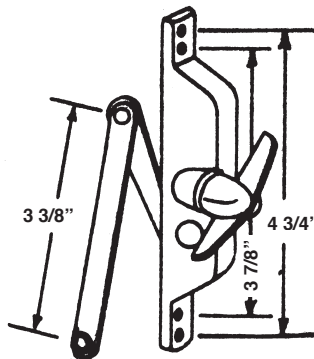

#139
JAL "O" SEAL (500FT) ROLL

#211
REVERSIBLE OPERATOR KIT
Fits 95% of all Jalousie windows

#251
ABC JALOUSIE OPERATOR

JALOUSIE GLASS SHOWN ON PAGE 122

#252
PAN AM JALOUSIE
OPERATOR

#253
STANLEY JALOUSIE
OPERATOR

#254
AIR CONTROL
JALOUSIE OPERATOR

#255
TUCKER JALOUSIE OPERATOR
#256
LOOK JALOUSIE OPERATOR

"C" CLIP

#257
SUPERIOR JALOUSIE
OPERATOR

#261
UNIVERSAL JALOUSIE
OPERATOR

#260
5 1/2" JALOUSIE OPERATOR

#10050
4" JALOUSIE OPERATOR

#793
P.O.W./ ARNOLD L.H

#792
P.O.W./ ARNOLD R.H

#787
LUDMAN OPERATOR L.H.

#786
LUDMAN OPERATOR R.H.

#212
JALOUSIE LEVER OPERATOR

#1101
JALOUSIE LINK 3"

#1102
JALOUSIE LINK 3 1/2"

#1103
JALOUSIE LINK 4 1/2"