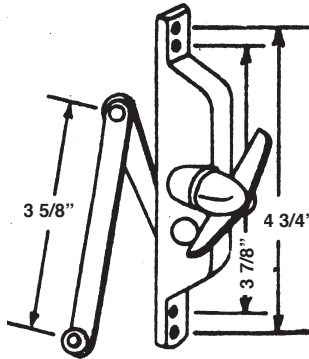

#139
JAL "O" SEAL (500FT) ROLL

#211
REVERSIBLE OPERATOR KIT
Fits 95% of all Jalousie windows

#251
ABC JALOUSIE OPERATOR

JALOUSIE GLASS SHOWN ON PAGE 122

#252
PAN AM JALOUSIE
OPERATOR

#253
STANLEY JALOUSIE
OPERATOR

#254
AIR CONTROL
JALOUSIE OPERATOR

#255
TUCKER JALOUSIE OPERATOR
#256
LOOK JALOUSIE OPERATOR

"C" CLIP

#257
SUPERIOR JALOUSIE
OPERATOR

#261
UNIVERSAL JALOUSIE
OPERATOR

#260
5 1/2" JALOUSIE OPERATOR

#10050
4" JALOUSIE OPERATOR

#793
P.O.W./ ARNOLD L.H

#792
P.O.W./ ARNOLD R.H

#787
LUDMAN OPERATOR L.H.

#786
LUDMAN OPERATOR R.H.

#212
JALOUSIE LEVER OPERATOR

#1101
JALOUSIE LINK 3"

#1102
JALOUSIE LINK 3 1/2"

#1103
JALOUSIE LINK 4 1/2"