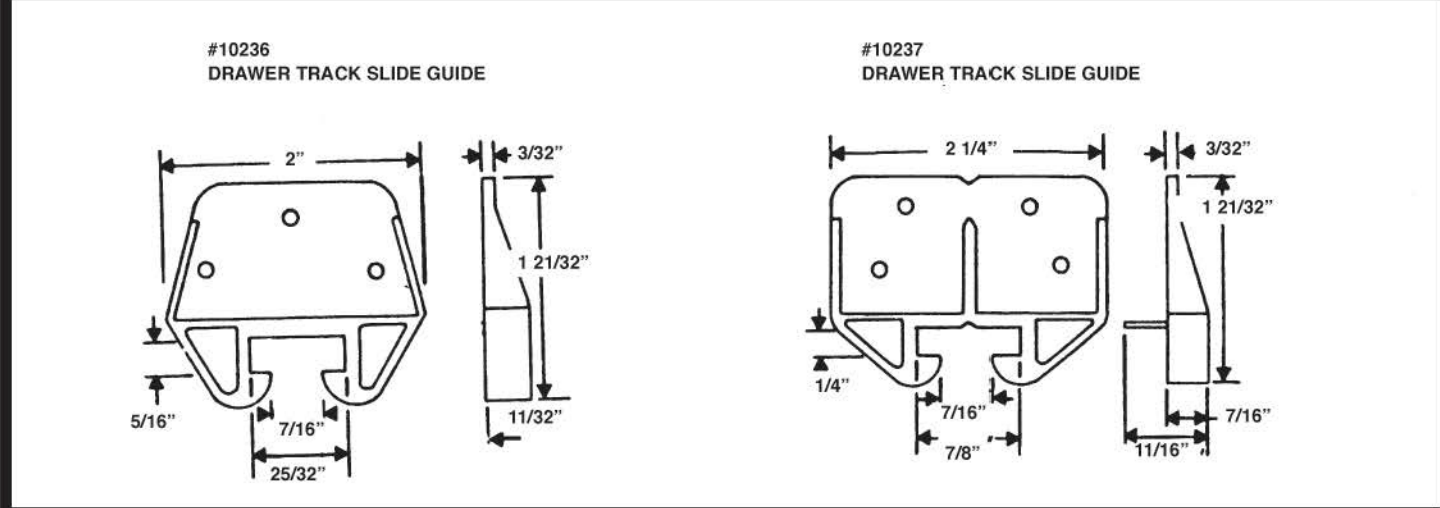

#405  
DRAWER TRACK SLIDE GUIDE

#406  
DRAWER TRACK SLIDE GUIDE

#407  
DRAWER NYLON SLIDE

#413  
WHEEL GUIDE ASSY. (1 PR.)

#416  
DOOR TRACK SLIDE GUIDE

#417  
TRACK REAR BRACKET

#420  
DRAWER TRACK SLIDE GUIDE

#425  
NYLON DRAWER SLIDE

#411  
DRAWER BRACKET & WHEEL

#421  
DRAWER BRACKET & WHEEL

#422  
DRAWER BRACKET & WHEEL GUIDE

IF YOU DON'T SEE IT, CALL US; WE PROBABLY HAVE IT!!!