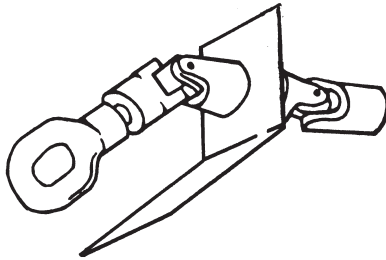

#725  
Chain Wheel

#10654  
1/4 Bead Chain

#10653  
Chain  
Connector

#740  
Clerestory Pole  
Hook Only

#755  
Pole Ring

#743  
Universal Joint

POLE AVAILABLE  
BY SPECIAL ORDER  
SPECIFY LENGTH

#746  
90° Universal Joint w/Pole  
Eye & Support Bracket

#744  
45° Universal Joint  
With Pole Eye

#10585  
Window Master O.T.S. L.H.

#10584  
Window Master O.T.S. R.H.

#10550  
AA O.T.S. Operator

#141  
Jalousie Glass Clip - Pairs

#142  
Jalousie Glass Clip - Pairs