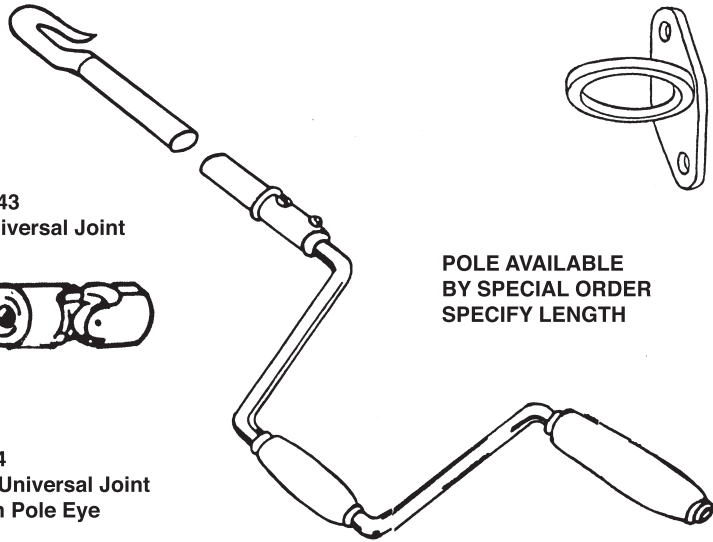

#725  
Chain Wheel

#10654  
1/4 Bead Chain

#10653  
Chain  
Connector

#740  
Clerestory Pole  
Hook Only

#755  
Pole Ring

#743  
Universal Joint

POLE AVAILABLE  
BY SPECIAL ORDER  
SPECIFY LENGTH

#746  
90° Universal Joint w/Pole  
Eye & Support Bracket

#744  
45° Universal Joint  
With Pole Eye

#10585  
Window Master O.T.S. L.H.

#10584  
Window Master O.T.S. R.H.

#10550  
AA O.T.S. Operator

#141  
Jalousie Glass Clip - Pairs

#142  
Jalousie Glass Clip - Pairs