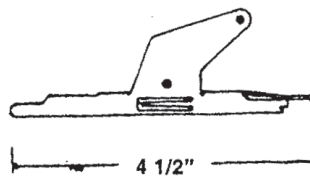

#744  
45° Universal Joint  
With Pole Eye

#10585  
Window Master O.T.S. L.H.

#10584  
Window Master O.T.S. R.H.

#10550  
AA O.T.S. Operator

#141  
Jalousie Glass Clip - Pairs

#142  
Jalousie Glass Clip - Pairs