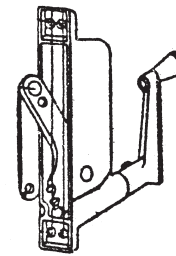

#725  
Chain Wheel

#10654  
1/4 Bead Chain

#10653  
Chain  
Connector

#740  
Clerestory Pole  
Hook Only

#755  
Pole Ring

#743  
Universal Joint

POLE AVAILABLE  
BY SPECIAL ORDER  
SPECIFY LENGTH

#746  
90° Universal Joint w/Pole  
Eye & Support Bracket

#744  
45° Universal Joint  
With Pole Eye

#10585  
Window Master O.T.S. L.H.

#10584  
Window Master O.T.S. R.H.

#10550  
AA O.T.S. Operator

#141  
Jalousie Glass Clip - Pairs

#142  
Jalousie Glass Clip - Pairs