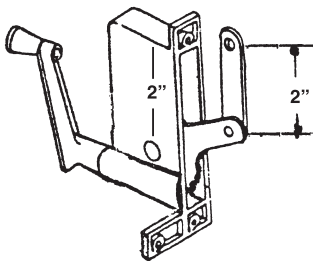

#725  
Chain Wheel

#10654  
1/4 Bead Chain

#10653  
Chain  
Connector

#740  
Clerestory Pole  
Hook Only

#755  
Pole Ring

#743  
Universal Joint

POLE AVAILABLE  
BY SPECIAL ORDER  
SPECIFY LENGTH

#746  
90° Universal Joint w/Pole  
Eye & Support Bracket

#744  
45° Universal Joint  
With Pole Eye

#10585  
Window Master O.T.S. L.H.

#10584  
Window Master O.T.S. R.H.

#10550  
AA O.T.S. Operator

#141  
Jalousie Glass Clip - Pairs

#142  
Jalousie Glass Clip - Pairs