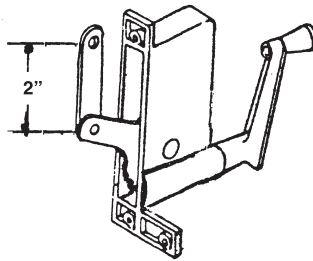

#725  
Chain Wheel

#10654  
1/4 Bead Chain

#10653  
Chain  
Connector

#740  
Clerestory Pole  
Hook Only

#755  
Pole Ring

#743  
Universal Joint

POLE AVAILABLE  
BY SPECIAL ORDER  
SPECIFY LENGTH

#746  
90° Universal Joint w/Pole  
Eye & Support Bracket

#744  
45° Universal Joint  
With Pole Eye

#10585  
Window Master O.T.S. L.H.

#10584  
Window Master O.T.S. R.H.

#10550  
AA O.T.S. Operator

#141  
Jalousie Glass Clip - Pairs

#142  
Jalousie Glass Clip - Pairs