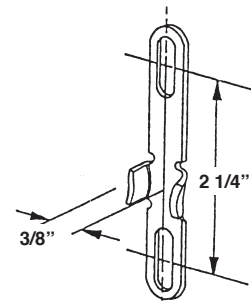

#10643  
IVES REVERSIBLE OPERATOR

#766  
CASEMENT KEEPER

#761  
CASEMENT WINDOW LOCK

#762  
CASEMENT WINDOW LOCK L.H. or R.H.

#762 L  
LEFT HAND

#762 R  
RIGHT HAND

#763  
CASEMENT THUMB LATCH

#767  
METAL CASEMENT WINDOW  
REPLACEMENT TRACK