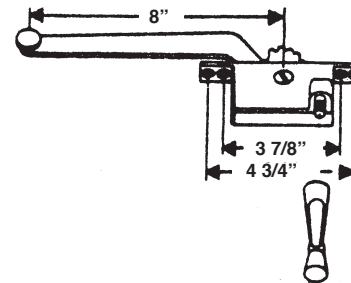

Metal Casement Window Operators

#219 SILVER  
8" L.H. CASEMENT OPERATOR

#219B BRONZE

#219W WHITE

#220 SILVER  
8" R.H. CASEMENT OPERATOR

#220B BRONZE

#220W WHITE

#221 SILVER  
9" L.H. CASEMENT OPERATOR