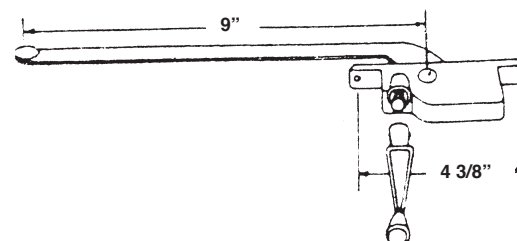

#10010
R.H. THORNE BRONZE OPER.