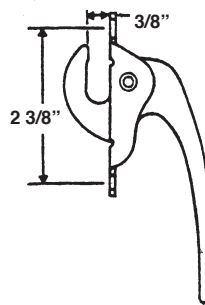

#10643  
IVES REVERSIBLE OPERATOR

#766  
CASEMENT KEEPER

#761  
CASEMENT WINDOW LOCK

#762  
CASEMENT WINDOW LOCK L.H. or R.H.

#762 L  
LEFT HAND

#762 R  
RIGHT HAND

#763  
CASEMENT THUMB LATCH

#767  
METAL CASEMENT WINDOW  
REPLACEMENT TRACK