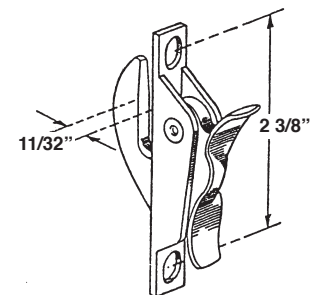

#10643  
IVES REVERSIBLE OPERATOR

#766  
CASEMENT KEEPER

#761  
CASEMENT WINDOW LOCK

#762  
CASEMENT WINDOW LOCK L.H. or R.H.

#762 L  
LEFT HAND

#762 R  
RIGHT HAND

#763  
CASEMENT THUMB LATCH

#767  
METAL CASEMENT WINDOW  
REPLACEMENT TRACK