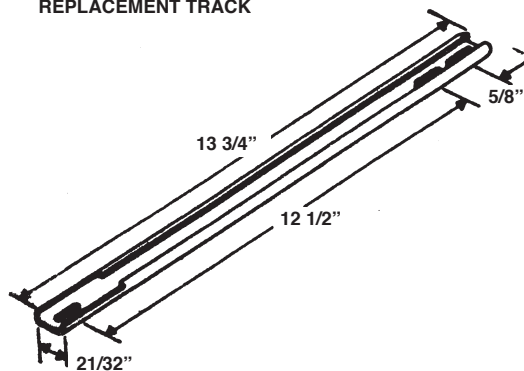

#10643  
IVES REVERSIBLE OPERATOR

#766  
CASEMENT KEEPER

#761  
CASEMENT WINDOW LOCK

#762  
CASEMENT WINDOW LOCK L.H. or R.H.

#762 L  
LEFT HAND

#762 R  
RIGHT HAND

#763  
CASEMENT THUMB LATCH

#767  
METAL CASEMENT WINDOW  
REPLACEMENT TRACK