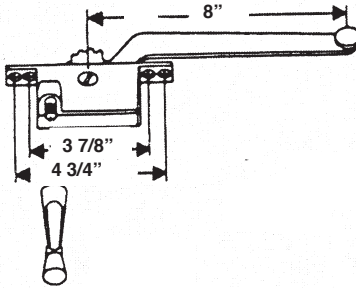

Metal Casement Window Operators

#219 SILVER  
8" L.H. CASEMENT OPERATOR

#219B BRONZE

#219W WHITE

#220 SILVER  
8" R.H. CASEMENT OPERATOR

#220B BRONZE

#220W WHITE

#221 SILVER  
9" L.H. CASEMENT OPERATOR