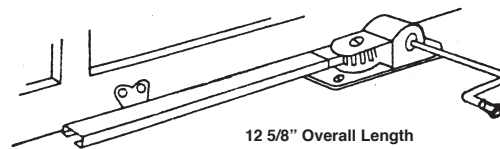

#10643  
IVES REVERSIBLE OPERATOR

#766  
CASEMENT KEEPER

#761  
CASEMENT WINDOW LOCK

#762  
CASEMENT WINDOW LOCK L.H. or R.H.

#762 L  
LEFT HAND

#762 R  
RIGHT HAND

#763  
CASEMENT THUMB LATCH

#767  
METAL CASEMENT WINDOW  
REPLACEMENT TRACK