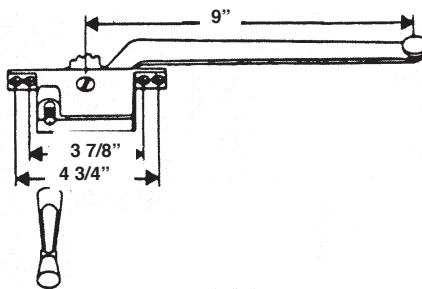

#221 SILVER
9" L.H. CASEMENT OPERATOR

#221B BRONZE

#221W WHITE