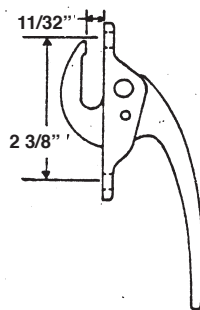

#221B BRONZE

#221W WHITE

#222 SILVER  
9" R.H. CASEMENT OPERATOR

#222B BRONZE

#222W WHITE

#769  
L.H. TEAR DROP CASEMENT OPER.

#768  
R.H. TEAR DROP CASEMENT OPER.

#10011  
L.H. THORNE BRONZE OPER.

#10643  
IVES REVERSIBLE OPERATOR

#766  
CASEMENT KEEPER

#761  
CASEMENT WINDOW LOCK

#762  
CASEMENT WINDOW LOCK L.H. or R.H.

#762 L  
LEFT HAND

#762 R  
RIGHT HAND

#763  
CASEMENT THUMB LATCH

#767  
METAL CASEMENT WINDOW  
REPLACEMENT TRACK