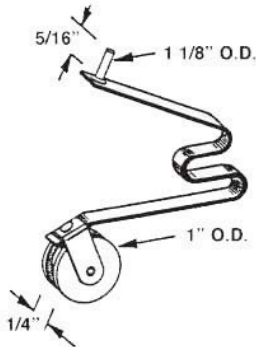

#8051
LOOK BOTTOM SCREEN ROLLER

#8050
LOOK TOP SCREEN ROLLER

#10630
NYLON PATIO SCREEN ROLLER
(METAL INDUSTRIES)
#10629 STEEL WHEEL

#685
SCREEN DOOR ROLLER

#675
COLUMBIA - UNI-FIT
SCREEN DOOR ROLLER

#684
PEACHTREE SCREEN DOOR ROLLER

#628
"W" ROLLER WITH PIN
NYLON WHEEL

#10728 - STEEL WHEEL

#532
METAL INDUSTRIES ROLLER
STEEL WHEEL

Screen Door Tracks

#551
82" "L" TRACK

USED FOR
TOP OR BOTTOM

#552
82" "U" TRACK

USED FOR
TOP