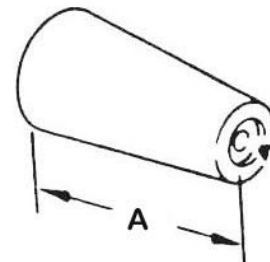

#628
"W" ROLLER WITH PIN
NYLON WHEEL

#10728 - STEEL WHEEL

#532
METAL INDUSTRIES ROLLER
STEEL WHEEL

Screen Door Tracks

#551
82" "L" TRACK

USED FOR
TOP OR BOTTOM

#552
82" "U" TRACK

USED FOR
TOP

Bumper For Patio Doors

#173
1" PATIO DOOR BUMPER
BLACK RUBBER

#429
PATIO DOOR BUMPER

#9600
BUMPER - BRONZE
#9601 - WHITE

PATIO DOOR BUMPER
BLACK PLASTIC

567 A = 2 1/4"
#568 A = 2 5/8"