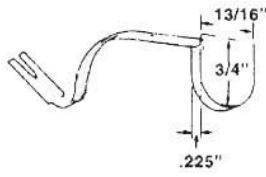

#8051
LOOK BOTTOM SCREEN ROLLER

#8050
LOOK TOP SCREEN ROLLER

#10630
NYLON PATIO SCREEN ROLLER
(METAL INDUSTRIES)
#10629 STEEL WHEEL

#685
SCREEN DOOR ROLLER

#675
COLUMBIA - UNI-FIT
SCREEN DOOR ROLLER

#684
PEACHTREE SCREEN DOOR ROLLER

#628
"W" ROLLER WITH PIN
NYLON WHEEL

#10728 - STEEL WHEEL

#532
METAL INDUSTRIES ROLLER
STEEL WHEEL

Screen Door Tracks

#551
82" "L" TRACK

USED FOR
TOP OR BOTTOM

#552
82" "U" TRACK

USED FOR
TOP