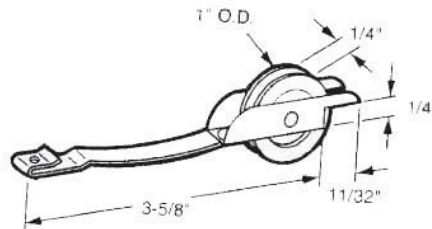

#8051
LOOK BOTTOM SCREEN ROLLER

#8050
LOOK TOP SCREEN ROLLER

#10630
NYLON PATIO SCREEN ROLLER
(METAL INDUSTRIES)
#10629 STEEL WHEEL

#685
SCREEN DOOR ROLLER

#675
COLUMBIA - UNI-FIT
SCREEN DOOR ROLLER

#684
PEACHTREE SCREEN DOOR ROLLER

#628
"W" ROLLER WITH PIN
NYLON WHEEL

#10728 - STEEL WHEEL

#532
METAL INDUSTRIES ROLLER
STEEL WHEEL

Screen Door Tracks

#551
82" "L" TRACK

USED FOR
TOP OR BOTTOM

#552
82" "U" TRACK

USED FOR
TOP