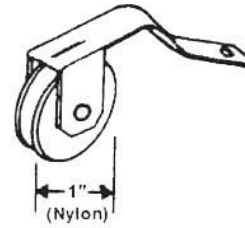

#8051
LOOK BOTTOM SCREEN ROLLER

#8050
LOOK TOP SCREEN ROLLER

#10630
NYLON PATIO SCREEN ROLLER
(METAL INDUSTRIES)
#10629 STEEL WHEEL

#685
SCREEN DOOR ROLLER

#675
COLUMBIA - UNI-FIT
SCREEN DOOR ROLLER

#684
PEACHTREE SCREEN DOOR ROLLER

#628
"W" ROLLER WITH PIN
NYLON WHEEL

#10728 - STEEL WHEEL

#532
METAL INDUSTRIES ROLLER
STEEL WHEEL

Screen Door Tracks

#551
82" "L" TRACK

USED FOR
TOP OR BOTTOM

#552
82" "U" TRACK

USED FOR
TOP