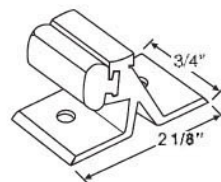

#628
"W" ROLLER WITH PIN
NYLON WHEEL

#10728 - STEEL WHEEL

#532
METAL INDUSTRIES ROLLER
STEEL WHEEL

Screen Door Tracks

#551
82" "L" TRACK

USED FOR
TOP OR BOTTOM

#552
82" "U" TRACK

USED FOR
TOP

Bumper For Patio Doors

#173
1" PATIO DOOR BUMPER
BLACK RUBBER

#429
PATIO DOOR BUMPER

#9600
BUMPER - BRONZE
#9601 - WHITE

PATIO DOOR BUMPER
BLACK PLASTIC

567 A = 2 1/4"
#568 A = 2 5/8"