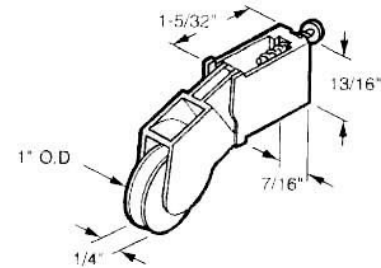

#8051
LOOK BOTTOM SCREEN ROLLER

#8050
LOOK TOP SCREEN ROLLER

#10630
NYLON PATIO SCREEN ROLLER
(METAL INDUSTRIES)
#10629 STEEL WHEEL

#685
SCREEN DOOR ROLLER

#675
COLUMBIA - UNI-FIT
SCREEN DOOR ROLLER

#684
PEACHTREE SCREEN DOOR ROLLER

#628
"W" ROLLER WITH PIN
NYLON WHEEL

#10728 - STEEL WHEEL

#532
METAL INDUSTRIES ROLLER
STEEL WHEEL

Screen Door Tracks

#551
82" "L" TRACK

USED FOR
TOP OR BOTTOM

#552
82" "U" TRACK

USED FOR
TOP