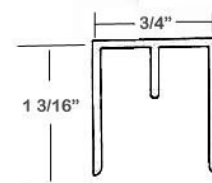

#628
"W" ROLLER WITH PIN
NYLON WHEEL

#10728 - STEEL WHEEL

#532
METAL INDUSTRIES ROLLER
STEEL WHEEL

Screen Door Tracks

#551
82" "L" TRACK

USED FOR
TOP OR BOTTOM

#552
82" "U" TRACK

USED FOR
TOP

Bumper For Patio Doors

#173
1" PATIO DOOR BUMPER
BLACK RUBBER

#429
PATIO DOOR BUMPER

#9600
BUMPER - BRONZE
#9601 - WHITE

PATIO DOOR BUMPER
BLACK PLASTIC

567 A = 2 1/4"
#568 A = 2 5/8"