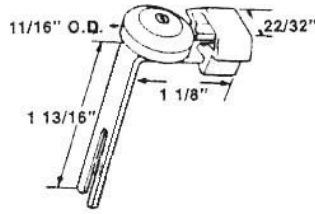

#8051
LOOK BOTTOM SCREEN ROLLER

#8050
LOOK TOP SCREEN ROLLER

#10630
NYLON PATIO SCREEN ROLLER
(METAL INDUSTRIES)
#10629 STEEL WHEEL

#685
SCREEN DOOR ROLLER

#675
COLUMBIA - UNI-FIT
SCREEN DOOR ROLLER

#684
PEACHTREE SCREEN DOOR ROLLER

#628
"W" ROLLER WITH PIN
NYLON WHEEL

#10728 - STEEL WHEEL

#532
METAL INDUSTRIES ROLLER
STEEL WHEEL

Screen Door Tracks

#551
82" "L" TRACK

USED FOR
TOP OR BOTTOM

#552
82" "U" TRACK

USED FOR
TOP