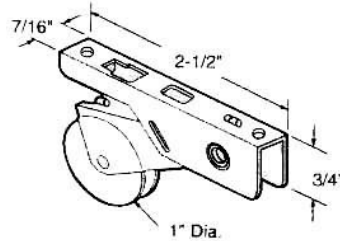

#8051
LOOK BOTTOM SCREEN ROLLER

#8050
LOOK TOP SCREEN ROLLER

#10630
NYLON PATIO SCREEN ROLLER
(METAL INDUSTRIES)
#10629 STEEL WHEEL

#685
SCREEN DOOR ROLLER

#675
COLUMBIA - UNI-FIT
SCREEN DOOR ROLLER

#684
PEACHTREE SCREEN DOOR ROLLER

#628
"W" ROLLER WITH PIN
NYLON WHEEL

#10728 - STEEL WHEEL

#532
METAL INDUSTRIES ROLLER
STEEL WHEEL

Screen Door Tracks

#551
82" "L" TRACK

USED FOR
TOP OR BOTTOM

#552
82" "U" TRACK

USED FOR
TOP