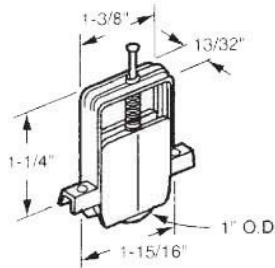

#685
SCREEN DOOR ROLLER

#675
COLUMBIA - UNI-FIT
SCREEN DOOR ROLLER