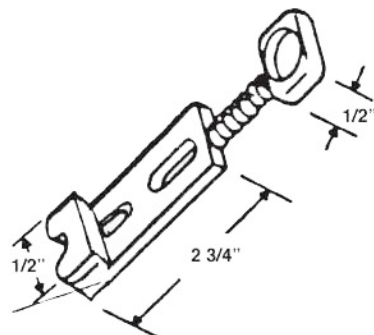

#480  
MILLER TOP RAIL GUIDE

#481  
LAWSON TOP GUIDE

#482  
LAWSON BOTTOM GUIDE

#483  
DARYL TOP RAIL GUIDE

#496  
SCREEN DOOR GUIDE

#497  
DARYL BOTTOM RAIL GUIDE

#670  
SLIDING SCREEN DOOR GUIDE

#10093  
CROSSLY TOP

#672  
SLIDING SCREEN DOOR GUIDE

#673  
LUMIDOR SCREEN DOOR GUIDE

#674  
SLIDING SCREEN DOOR GUIDE

#495  
SCREEN DOOR GUIDE

#10186  
NEW T.M. BOTTOM GUIDE

#10385  
OLD PAN AM SCREEN  
DOOR GUIDE