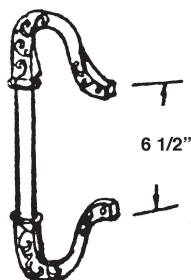

Door Handle

www.bartonkramer.com

#436
MILLER TEAKWOOD HANDLE

#437
DARYL PATIO DOOR HANDLE

#448
CHROME PATIO DOOR HANDLE
#448W WHITE HANDLE
#448B BLACK HANDLE

#449
CANOE TYPE WOOD HANDLE
WITH CHROME BRACKETS
#449B
WITH BRONZE BRACKETS

#442
"A" TYPE WOOD HANDLE
#442B
WITH BRONZE BRACKETS

#439
BOW TYPE WOOD HANDLE
#439W
WITH WHITE BRACKETS

#1201
CROSSLY PATIO DOOR HANDLE

#10073
MILLER PLASTIC PATIO
DOOR HANDLE

#494
CHROME BRACKETS (PAIRS)
#494B
BRONZE
#494 W
WHITE