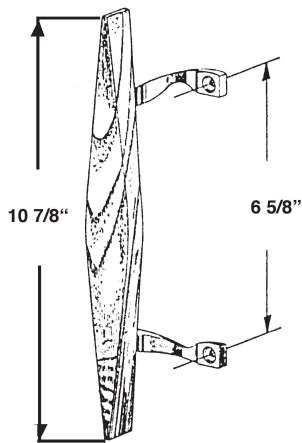

Door Handle

www.bartonkramer.com

#436
MILLER TEAKWOOD HANDLE

#437
DARYL PATIO DOOR HANDLE

#448
CHROME PATIO DOOR HANDLE
#448W WHITE HANDLE
#448B BLACK HANDLE

#449
CANOE TYPE WOOD HANDLE
WITH CHROME BRACKETS
#449B
WITH BRONZE BRACKETS

#442
"A" TYPE WOOD HANDLE
#442B
WITH BRONZE BRACKETS

#439
BOW TYPE WOOD HANDLE
#439W
WITH WHITE BRACKETS

#1201
CROSSLY PATIO DOOR HANDLE

#10073
MILLER PLASTIC PATIO
DOOR HANDLE

#494
CHROME BRACKETS (PAIRS)
#494B
BRONZE
#494 W
WHITE