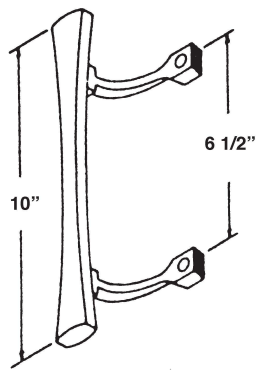

Door Handle

www.bartonkramer.com

#436
MILLER TEAKWOOD HANDLE

#437
DARYL PATIO DOOR HANDLE

#448
CHROME PATIO DOOR HANDLE
#448W WHITE HANDLE
#448B BLACK HANDLE

#449
CANOE TYPE WOOD HANDLE
WITH CHROME BRACKETS
#449B
WITH BRONZE BRACKETS