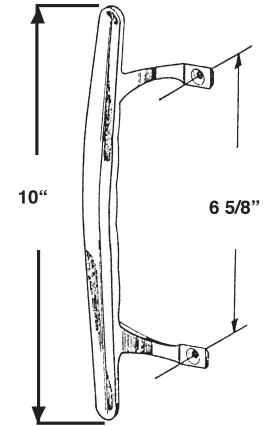

Door Handle

www.bartonkramer.com

#436
MILLER TEAKWOOD HANDLE

#437
DARYL PATIO DOOR HANDLE

#448
CHROME PATIO DOOR HANDLE
#448W WHITE HANDLE
#448B BLACK HANDLE

#449
CANOE TYPE WOOD HANDLE
WITH CHROME BRACKETS
#449B
WITH BRONZE BRACKETS

#442
"A" TYPE WOOD HANDLE
#442B
WITH BRONZE BRACKETS

#439
BOW TYPE WOOD HANDLE
#439W
WITH WHITE BRACKETS

#1201
CROSSLY PATIO DOOR HANDLE

#10073
MILLER PLASTIC PATIO
DOOR HANDLE

#494
CHROME BRACKETS (PAIRS)
#494B
BRONZE
#494 W
WHITE