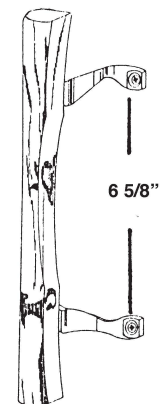

Door Handle

www.bartonkramer.com

#436
MILLER TEAKWOOD HANDLE

#437
DARYL PATIO DOOR HANDLE

#448
CHROME PATIO DOOR HANDLE
#448W WHITE HANDLE
#448B BLACK HANDLE

#449
CANOE TYPE WOOD HANDLE
WITH CHROME BRACKETS
#449B
WITH BRONZE BRACKETS

#442
"A" TYPE WOOD HANDLE
#442B
WITH BRONZE BRACKETS

#439
BOW TYPE WOOD HANDLE
#439W
WITH WHITE BRACKETS

#1201
CROSSLY PATIO DOOR HANDLE

#10073
MILLER PLASTIC PATIO
DOOR HANDLE

#494
CHROME BRACKETS (PAIRS)
#494B
BRONZE
#494 W
WHITE