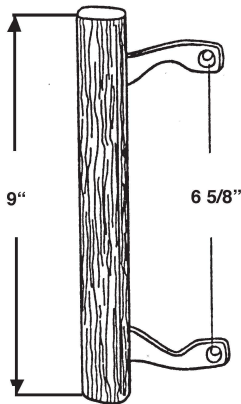

Door Handle

www.bartonkramer.com

#436
MILLER TEAKWOOD HANDLE

#437
DARYL PATIO DOOR HANDLE

#448
CHROME PATIO DOOR HANDLE
#448W WHITE HANDLE
#448B BLACK HANDLE

#449
CANOE TYPE WOOD HANDLE
WITH CHROME BRACKETS
#449B
WITH BRONZE BRACKETS

#442
"A" TYPE WOOD HANDLE
#442B
WITH BRONZE BRACKETS

#439
BOW TYPE WOOD HANDLE
#439W
WITH WHITE BRACKETS

#1201
CROSSLY PATIO DOOR HANDLE

#10073
MILLER PLASTIC PATIO
DOOR HANDLE

#494
CHROME BRACKETS (PAIRS)
#494B
BRONZE
#494 W
WHITE