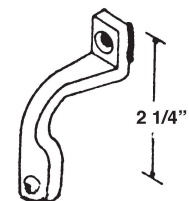

#442
"A" TYPE WOOD HANDLE
#442B
WITH BRONZE BRACKETS

#439
BOW TYPE WOOD HANDLE
#439W
WITH WHITE BRACKETS

#1201
CROSSLY PATIO DOOR HANDLE

#10073
MILLER PLASTIC PATIO
DOOR HANDLE

#494
CHROME BRACKETS (PAIRS)
#494B
BRONZE
#494 W
WHITE