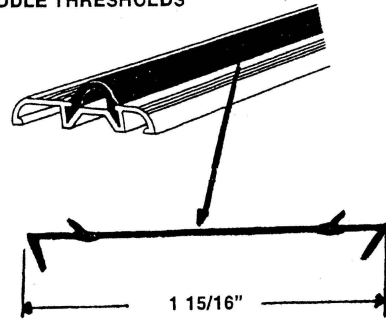

#5161
VINYL WEATHERSTRIP
FOR SADDLE THRESHOLDS