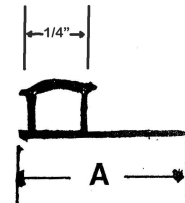

#5156
1/4" GRAY FELT

#5159
1/4" BLACK FELT

Bugstrip for Sliding Screen Doors

#5162
FOR FLORIDA SCREEN
AND T&C

FOR JIM WALTERS

#5177 - 7/8" (A)

#5178 - 1 1/8" (A)

#5180 - 1 3/4" (A)