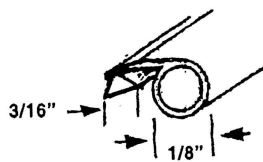

#5165
VINYL WEATHERSTRIP