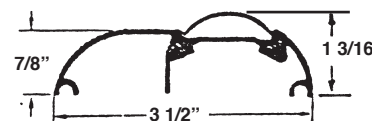

7/8" HIGH SADDLE-HR

REPLACEMENT VINYL #5161

	Aluminum	Gold	Bronze
32"	5018		
36"	10001	10659	5094
60"	5092	5093	5095
72"	5065	5066	5096