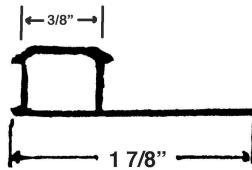

#5156
1/4" GRAY FELT

#5159
1/4" BLACK FELT

Bugstrip for Sliding Screen Doors

#5162
FOR FLORIDA SCREEN
AND T&C

FOR JIM WALTERS

#5177 - 7/8" (A)

#5178 - 1 1/8" (A)

#5180 - 1 3/4" (A)