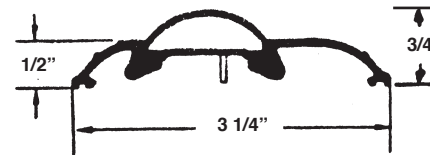

5/8" LOW BUMPER VOS

REPLACEMENT VINYL #5158

	Aluminum	Gold	Bronze
32"	5014		
36"	5001	5031	10040
60"	5073	5074	5075
72"	5061	5063	5076

1/2" LOW SADDLE-XLV

REPLACEMENT VINYL #5161

	Aluminum	Gold	Bronze
32"	5017		
36"	5000	5030	5079
60"	5077	5078	5080
72"	5072	10045	5081