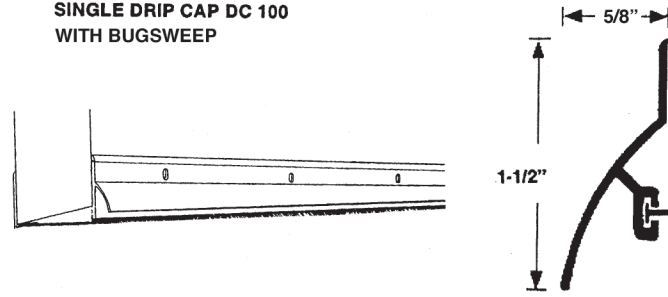

Replacement Vinyl for Bug Sweep (Ft.)
#5130 - Gray #5131 - Black

#10389
36" X 1/4" ALUM. RISERS

#10049
36" X 1/2" ALUM. RISERS

#10041
SINGLE DRIP CAP DC 100
WITH BUGSWEEP

MANY
THRESHOLDS
NOW AVAILABLE
IN WHITE FINISH!