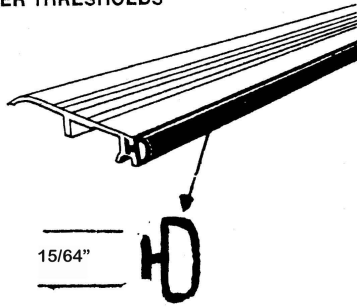

Weatherstrip

Weatherstrip for Thresholds

#5158
VINYL WEATHERSTRIP
FOR BUMPER THRESHOLDS