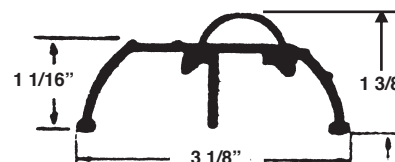

1 1/16" EXTRA HIGH SADDLE-HRH

REPLACEMENT VINYL #5161

	Aluminum	Gold	Bronze
36"	5002	5032	5099
60"	5097	5098	5100
72"	5067	5068	5101