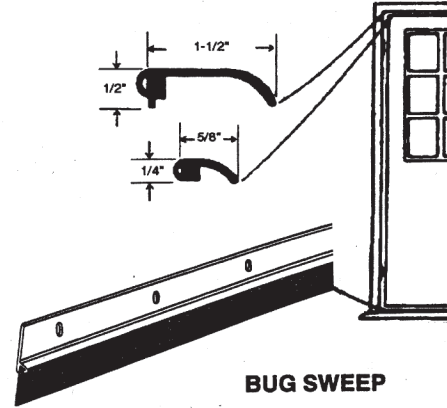

BUG SWEEP

	Aluminum	White	Bronze
36"	5006	10660	5007

Replacement Vinyl for Bug Sweep (Ft.)
#5130 - Gray   #5131 - Black

#10389
36" X 1/4" ALUM. RISERS

#10049
36" X 1/2" ALUM. RISERS

#10041
SINGLE DRIP CAP DC 100
WITH BUGSWEEP