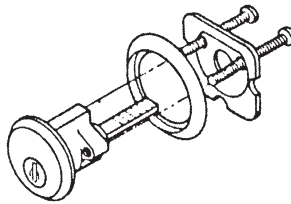

#8002
GARAGE DOOR HINGE #1

#8003
GARAGE DOOR HINGE #2

#1055
GARAGE DOOR HINGE #3

#8004
GARAGE DOOR HINGE #4

BOTTOM DOOR BRACKET
#1065 LEFT
#1066 RIGHT

RIGHT HAND SHOWN

GARAGE DOOR SPRINGS

- #10346 110 LBS. WHITE
- #10342 120 LBS. GREEN
- #10347 130 LBS. YELLOW
- #10343 140 LBS. BLUE
- #10348 150 LBS. RED

#1053
GARAGE DOOR ROLLER
STEEL WHEEL

#8021
GARAGE DOOR ROLLER
NYLON WHEEL

#1048
1/8" X 12' GARAGE DOOR CABLE
#1049
1/8" X 8' GARAGE DOOR CABLE

#10644
GARAGE DOOR CENTER DISC
SQUARE HOLE

#10645
GARAGE DOOR CENTER DISC
DIAMOND HOLE

#10646
GARAGE DOOR LOCK

#8020
GARAGE DR KEY CYLINDER

#10647
GARAGE DOOR CENTER SWIVEL