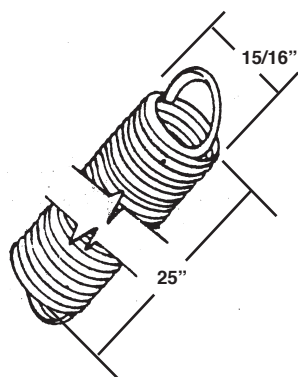

#1050
GARAGE DR. "T" HANDLE W/KEY

#1051
GARAGE DR. "L" HANDLE

#1052
GARAGE DR. "L" HANDLE W/KEY

#1067
LIFT HANDLE

#1054
TOP ROLLER BRACKET

#8022
3" GARAGE DOOR PULLEY

#1056
4 1/4" GARAGE DR PULLEY

#1057
GARAGE DOOR
DEADBOLT LATCH

#8002
GARAGE DOOR HINGE #1

#8003
GARAGE DOOR HINGE #2

#1055
GARAGE DOOR HINGE #3

#8004
GARAGE DOOR HINGE #4

BOTTOM DOOR BRACKET
#1065 LEFT
#1066 RIGHT

RIGHT HAND SHOWN

GARAGE DOOR SPRINGS

- #10346 110 LBS. WHITE
- #10342 120 LBS. GREEN
- #10347 130 LBS. YELLOW
- #10343 140 LBS. BLUE
- #10348 150 LBS. RED

#1053
GARAGE DOOR ROLLER
STEEL WHEEL

#8021
GARAGE DOOR ROLLER
NYLON WHEEL

#1048
1/8" X 12' GARAGE DOOR CABLE
#1049
1/8" X 8' GARAGE DOOR CABLE

#10644
GARAGE DOOR CENTER DISC
SQUARE HOLE

#10645
GARAGE DOOR CENTER DISC
DIAMOND HOLE