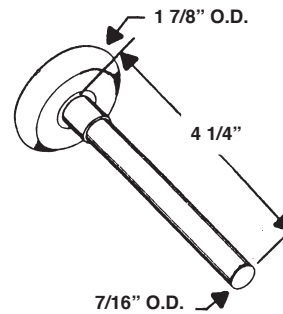

#1050
GARAGE DR. "T" HANDLE W/KEY

#1051
GARAGE DR. "L" HANDLE

#1052
GARAGE DR. "L" HANDLE W/KEY

#1067
LIFT HANDLE

#1054
TOP ROLLER BRACKET

#8022
3" GARAGE DOOR PULLEY

#1056
4 1/4" GARAGE DR PULLEY

#1057
GARAGE DOOR
DEADBOLT LATCH

#8002
GARAGE DOOR HINGE #1

#8003
GARAGE DOOR HINGE #2

#1055
GARAGE DOOR HINGE #3

#8004
GARAGE DOOR HINGE #4

BOTTOM DOOR BRACKET
#1065 LEFT
#1066 RIGHT

RIGHT HAND SHOWN

GARAGE DOOR SPRINGS

- #10346 110 LBS. WHITE
- #10342 120 LBS. GREEN
- #10347 130 LBS. YELLOW
- #10343 140 LBS. BLUE
- #10348 150 LBS. RED

#1053
GARAGE DOOR ROLLER
STEEL WHEEL

#8021
GARAGE DOOR ROLLER
NYLON WHEEL

#1048
1/8" X 12' GARAGE DOOR CABLE
#1049
1/8" X 8' GARAGE DOOR CABLE

#10644
GARAGE DOOR CENTER DISC
SQUARE HOLE

#10645
GARAGE DOOR CENTER DISC
DIAMOND HOLE