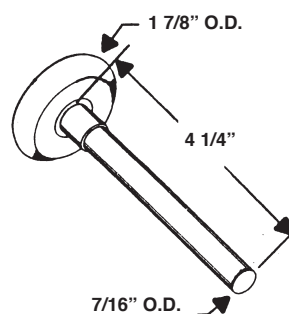

#1050
GARAGE DR. "T" HANDLE W/KEY

#1051
GARAGE DR. "L" HANDLE

#1052
GARAGE DR. "L" HANDLE W/KEY

#1067
LIFT HANDLE

#1054
TOP ROLLER BRACKET

#8022
3" GARAGE DOOR PULLEY

#1056
4 1/4" GARAGE DR PULLEY

#1057
GARAGE DOOR
DEADBOLT LATCH

#8002
GARAGE DOOR HINGE #1

#8003
GARAGE DOOR HINGE #2

#1055
GARAGE DOOR HINGE #3

#8004
GARAGE DOOR HINGE #4

BOTTOM DOOR BRACKET
#1065 LEFT
#1066 RIGHT

RIGHT HAND SHOWN

GARAGE DOOR SPRINGS

- #10346 110 LBS. WHITE
- #10342 120 LBS. GREEN
- #10347 130 LBS. YELLOW
- #10343 140 LBS. BLUE
- #10348 150 LBS. RED

#1053
GARAGE DOOR ROLLER
STEEL WHEEL

#8021
GARAGE DOOR ROLLER
NYLON WHEEL

#1048
1/8" X 12' GARAGE DOOR CABLE
#1049
1/8" X 8' GARAGE DOOR CABLE

#10644
GARAGE DOOR CENTER DISC
SQUARE HOLE

#10645
GARAGE DOOR CENTER DISC
DIAMOND HOLE