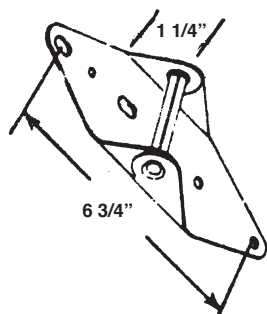

#1050
GARAGE DR. "T" HANDLE W/KEY

#1051
GARAGE DR. "L" HANDLE

#1052
GARAGE DR. "L" HANDLE W/KEY

#1067
LIFT HANDLE

#1054
TOP ROLLER BRACKET

#8022
3" GARAGE DOOR PULLEY

#1056
4 1/4" GARAGE DR PULLEY

#1057
GARAGE DOOR
DEADBOLT LATCH

#8002
GARAGE DOOR HINGE #1

#8003
GARAGE DOOR HINGE #2

#1055
GARAGE DOOR HINGE #3

#8004
GARAGE DOOR HINGE #4

BOTTOM DOOR BRACKET
#1065 LEFT
#1066 RIGHT

RIGHT HAND SHOWN

GARAGE DOOR SPRINGS

- #10346 110 LBS. WHITE
- #10342 120 LBS. GREEN
- #10347 130 LBS. YELLOW
- #10343 140 LBS. BLUE
- #10348 150 LBS. RED

#1053
GARAGE DOOR ROLLER
STEEL WHEEL

#8021
GARAGE DOOR ROLLER
NYLON WHEEL

#1048
1/8" X 12' GARAGE DOOR CABLE
#1049
1/8" X 8' GARAGE DOOR CABLE

#10644
GARAGE DOOR CENTER DISC
SQUARE HOLE

#10645
GARAGE DOOR CENTER DISC
DIAMOND HOLE