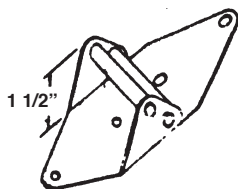

#1050
GARAGE DR. "T" HANDLE W/KEY

#1051
GARAGE DR. "L" HANDLE

#1052
GARAGE DR. "L" HANDLE W/KEY

#1067
LIFT HANDLE

#1054
TOP ROLLER BRACKET

#8022
3" GARAGE DOOR PULLEY

#1056
4 1/4" GARAGE DR PULLEY

#1057
GARAGE DOOR
DEADBOLT LATCH

#8002
GARAGE DOOR HINGE #1

#8003
GARAGE DOOR HINGE #2

#1055
GARAGE DOOR HINGE #3

#8004
GARAGE DOOR HINGE #4

BOTTOM DOOR BRACKET
#1065 LEFT
#1066 RIGHT

RIGHT HAND SHOWN

GARAGE DOOR SPRINGS

- #10346 110 LBS. WHITE
- #10342 120 LBS. GREEN
- #10347 130 LBS. YELLOW
- #10343 140 LBS. BLUE
- #10348 150 LBS. RED