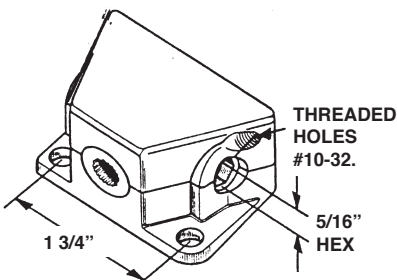

Call For Availability

#1306
STANLEY VENT HINGE - PAIRS

#902
3/8" HEX HANDLE

#1329
STANLEY #40 CENTER GEAR

#1345
STANLEY 6" HEX SHAFT

#1346
STANLEY VENT HINGE PAIRS

#1347
STANLEY ANGLE ADAPTER

#1349
STANLEY L.H. JACK

(opposite
of picture)

3/8" HEX

#1323
STANLEY R.H. JACK

3/8" HEX