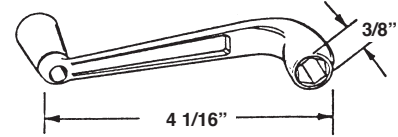

Call For Availability

#1306
STANLEY VENT HINGE - PAIRS

#902
3/8" HEX HANDLE

#1329
STANLEY #40 CENTER GEAR

#1345
STANLEY 6" HEX SHAFT

#1346
STANLEY VENT HINGE PAIRS

#1347
STANLEY ANGLE ADAPTER

#1349
STANLEY L.H. JACK

(opposite
of picture)

3/8" HEX

#1323
STANLEY R.H. JACK

3/8" HEX