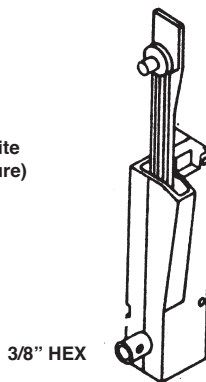

Call For Availability

#1306
STANLEY VENT HINGE - PAIRS

#902
3/8" HEX HANDLE

#1329
STANLEY #40 CENTER GEAR

#1345
STANLEY 6" HEX SHAFT

#1346
STANLEY VENT HINGE PAIRS

#1347
STANLEY ANGLE ADAPTER

#1349
STANLEY L.H. JACK

(opposite
of picture)

3/8" HEX

#1323
STANLEY R.H. JACK

3/8" HEX