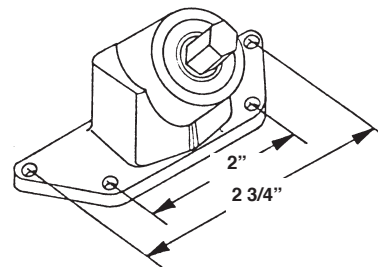

Call For Availability

#1306
STANLEY VENT HINGE - PAIRS

#902
3/8" HEX HANDLE

#1329
STANLEY #40 CENTER GEAR

#1345
STANLEY 6" HEX SHAFT

#1346
STANLEY VENT HINGE PAIRS

#1347
STANLEY ANGLE ADAPTER

#1349
STANLEY L.H. JACK

(opposite
of picture)

3/8" HEX

#1323
STANLEY R.H. JACK

3/8" HEX