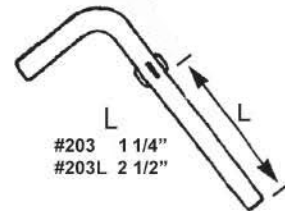

# Storm Shutter and Awning Hardware

#176  
7/8" AWNING RING  
WITH THUMBSCREW

#177  
1" AWNING RING  
WITH THUMBSCREW

#169  
1/4 - 20 THUMB SCREW

#170  
1/4 - 20 WING NUT

#178  
AWNING CAMEL BRACKET  
WITH PIN

BRACKET ONLY #10403

#179  
AWNING CAMEL BRACKET  
SMALL WITH PIN

BRACKET ONLY #10404

#180  
AWNING "U" BRACKET  
WITH PIN

BRACKET ONLY #10405

#2110  
2 x 2 TRAILER  
PLATE

#2109  
WEDGE CLIP

#2108  
MUSTACHE CLIP

#183  
AWNING KEYHOLE WASHER

CAMEL BRACKET PIN

#2104  
Short Bushing

#2106  
Roller

#2013  
Step Collar  
Bushing

Lock  
#2101  
#2102

#2105  
Long Bushing

#2103  
Step Collar  
Bushing