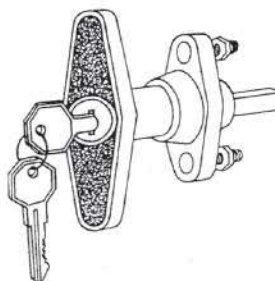

# Storm Shutter and Awning Hardware

#176  
7/8" AWNING RING  
WITH THUMBSCREW

#177  
1" AWNING RING  
WITH THUMBSCREW

#169  
1/4 - 20 THUMB SCREW

#170  
1/4 - 20 WING NUT

#178  
AWNING CAMEL BRACKET  
WITH PIN

BRACKET ONLY #10403

#179  
AWNING CAMEL BRACKET  
SMALL WITH PIN

BRACKET ONLY #10404

#180  
AWNING "U" BRACKET  
WITH PIN

BRACKET ONLY #10405

#2110  
2 x 2 TRAILER  
PLATE

#2109  
WEDGE CLIP

#2108  
MUSTACHE CLIP

#183  
AWNING KEYHOLE WASHER

CAMEL BRACKET PIN

#2104  
Short Bushing

#2106  
Roller

#2013  
Step Collar  
Bushing

Lock  
#2101  
#2102

#2105  
Long Bushing

#2103  
Step Collar  
Bushing

#2104  
Short Bushing

#2105  
Long Bushing

#2101 HANDLE - WHITE

#2102 HANDLE - BRONZE

#2107 HANDLE - CHROME

#2106  
ROLLER

#2100  
Keeper Set