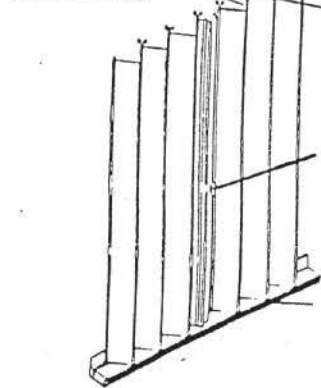

# Storm Shutter and Awning Hardware

#176  
7/8" AWNING RING  
WITH THUMBSCREW

#177  
1" AWNING RING  
WITH THUMBSCREW

#169  
1/4 - 20 THUMB SCREW

#170  
1/4 - 20 WING NUT

#178  
AWNING CAMEL BRACKET  
WITH PIN

BRACKET ONLY #10403

#179  
AWNING CAMEL BRACKET  
SMALL WITH PIN

BRACKET ONLY #10404

#180  
AWNING "U" BRACKET  
WITH PIN

BRACKET ONLY #10405

#2110  
2 x 2 TRAILER  
PLATE

#2109  
WEDGE CLIP

#2108  
MUSTACHE CLIP

#183  
AWNING KEYHOLE WASHER

CAMEL BRACKET PIN

#2104  
Short Bushing

#2106  
Roller

#2013  
Step Collar  
Bushing

Lock  
#2101  
#2102

#2105  
Long Bushing

#2103  
Step Collar  
Bushing