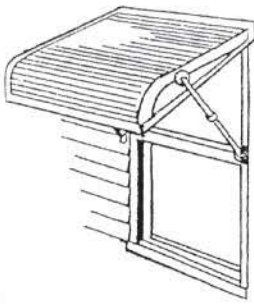

# Storm Shutter and Awning Hardware

#176  
7/8" AWNING RING  
WITH THUMBSCREW

#177  
1" AWNING RING  
WITH THUMBSCREW

#169  
1/4 - 20 THUMB SCREW

#170  
1/4 - 20 WING NUT

#178  
AWNING CAMEL BRACKET  
WITH PIN

BRACKET ONLY #10403

#179  
AWNING CAMEL BRACKET  
SMALL WITH PIN

BRACKET ONLY #10404

#180  
AWNING "U" BRACKET  
WITH PIN

BRACKET ONLY #10405

#2110  
2 x 2 TRAILER  
PLATE

#2109  
WEDGE CLIP

#2108  
MUSTACHE CLIP