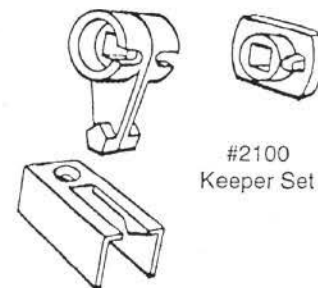

# Storm Shutter and Awning Hardware

#176  
7/8" AWNING RING  
WITH THUMBSCREW

#177  
1" AWNING RING  
WITH THUMBSCREW

#169  
1/4 - 20 THUMB SCREW

#170  
1/4 - 20 WING NUT

#178  
AWNING CAMEL BRACKET  
WITH PIN

BRACKET ONLY #10403

#179  
AWNING CAMEL BRACKET  
SMALL WITH PIN

BRACKET ONLY #10404

#180  
AWNING "U" BRACKET  
WITH PIN

BRACKET ONLY #10405

#2110  
2 x 2 TRAILER  
PLATE

#2109  
WEDGE CLIP

#2108  
MUSTACHE CLIP

#183  
AWNING KEYHOLE WASHER

CAMEL BRACKET PIN

#2104  
Short Bushing

#2106  
Roller

#2013  
Step Collar  
Bushing

Lock  
#2101  
#2102

#2105  
Long Bushing

#2103  
Step Collar  
Bushing

#2104  
Short Bushing

#2105  
Long Bushing

#2101 HANDLE - WHITE

#2102 HANDLE - BRONZE

#2107 HANDLE - CHROME

#2106  
ROLLER

#2100  
Keeper Set